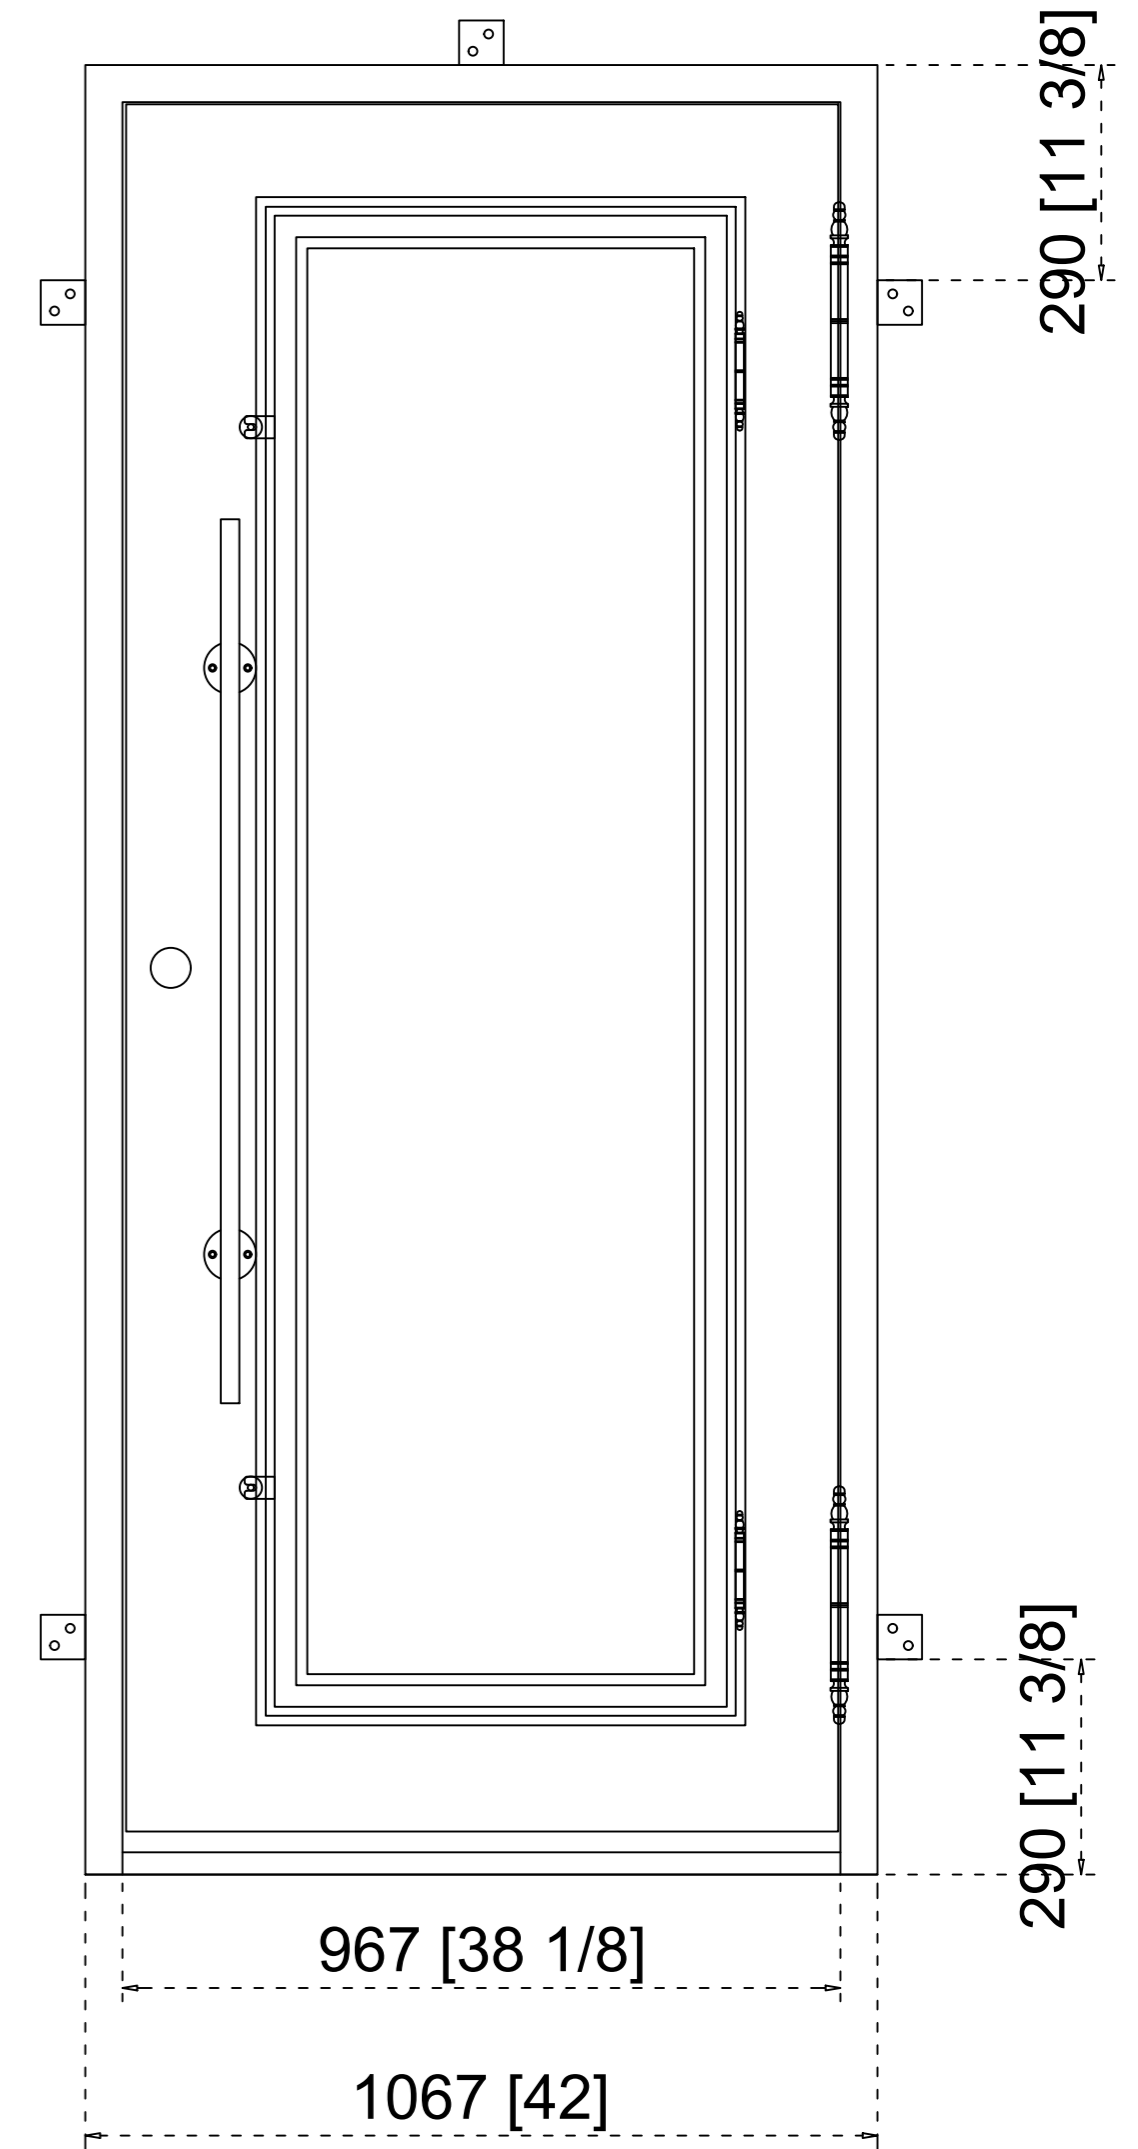

EXTERIOR VIEW

Threshold

INCLUDED WITH EVERY DOOR

- DOOR & GLASS DECORATIVE HINGES
- ROLLER CATCHES & FLUSH BOLTS
- THRESHOLD & DEADBOLT
- HANDLES & MAGNETIC BUG SCREENS

NOTE: ROUGH OPENING WILL NEED TO BE 1" LARGER FOR WIDTH & HEIGHT