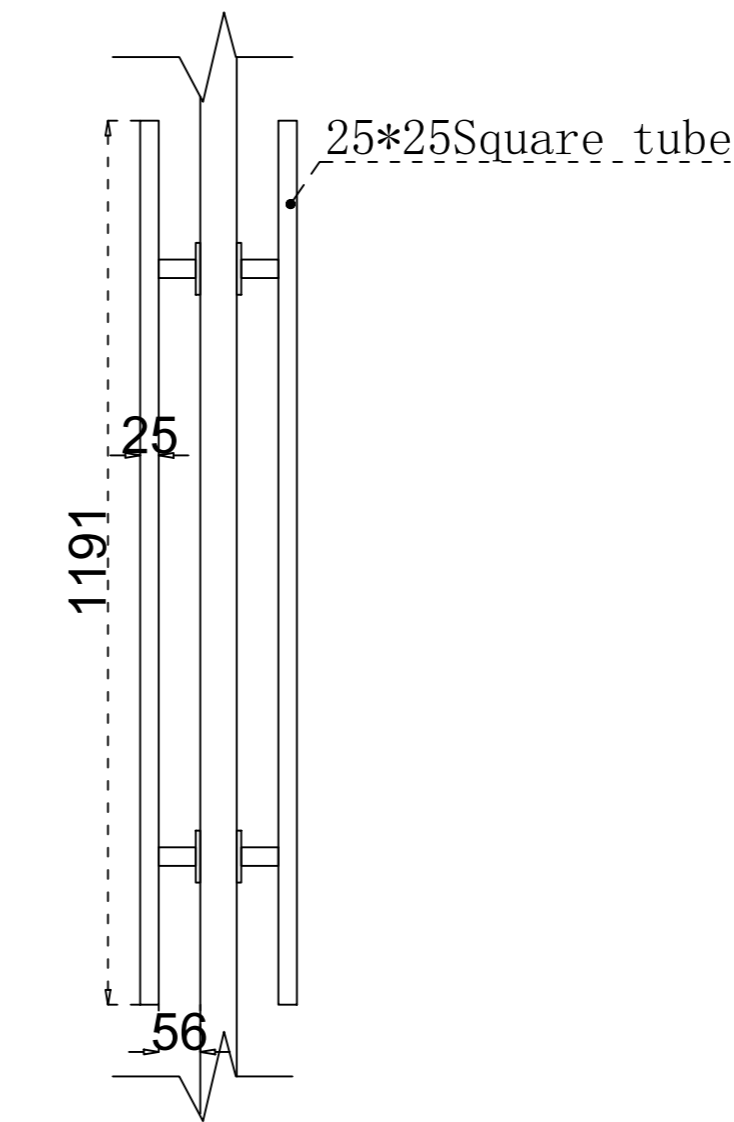

EXTERIOR VIEW

Threshold

INCLUDED WITH EVERY DOOR

- DOOR & GLASS DECORATIVE HINGES
- ROLLER CATCHES & FLUSH BOLTS
- THRESHOLD & DEADBOLT
- HANDLES & MAGNETIC BUG SCREENS

NOTE: ROUGH OPENING WILL NEED TO BE 1" LARGER FOR WIDTH & HEIGHT