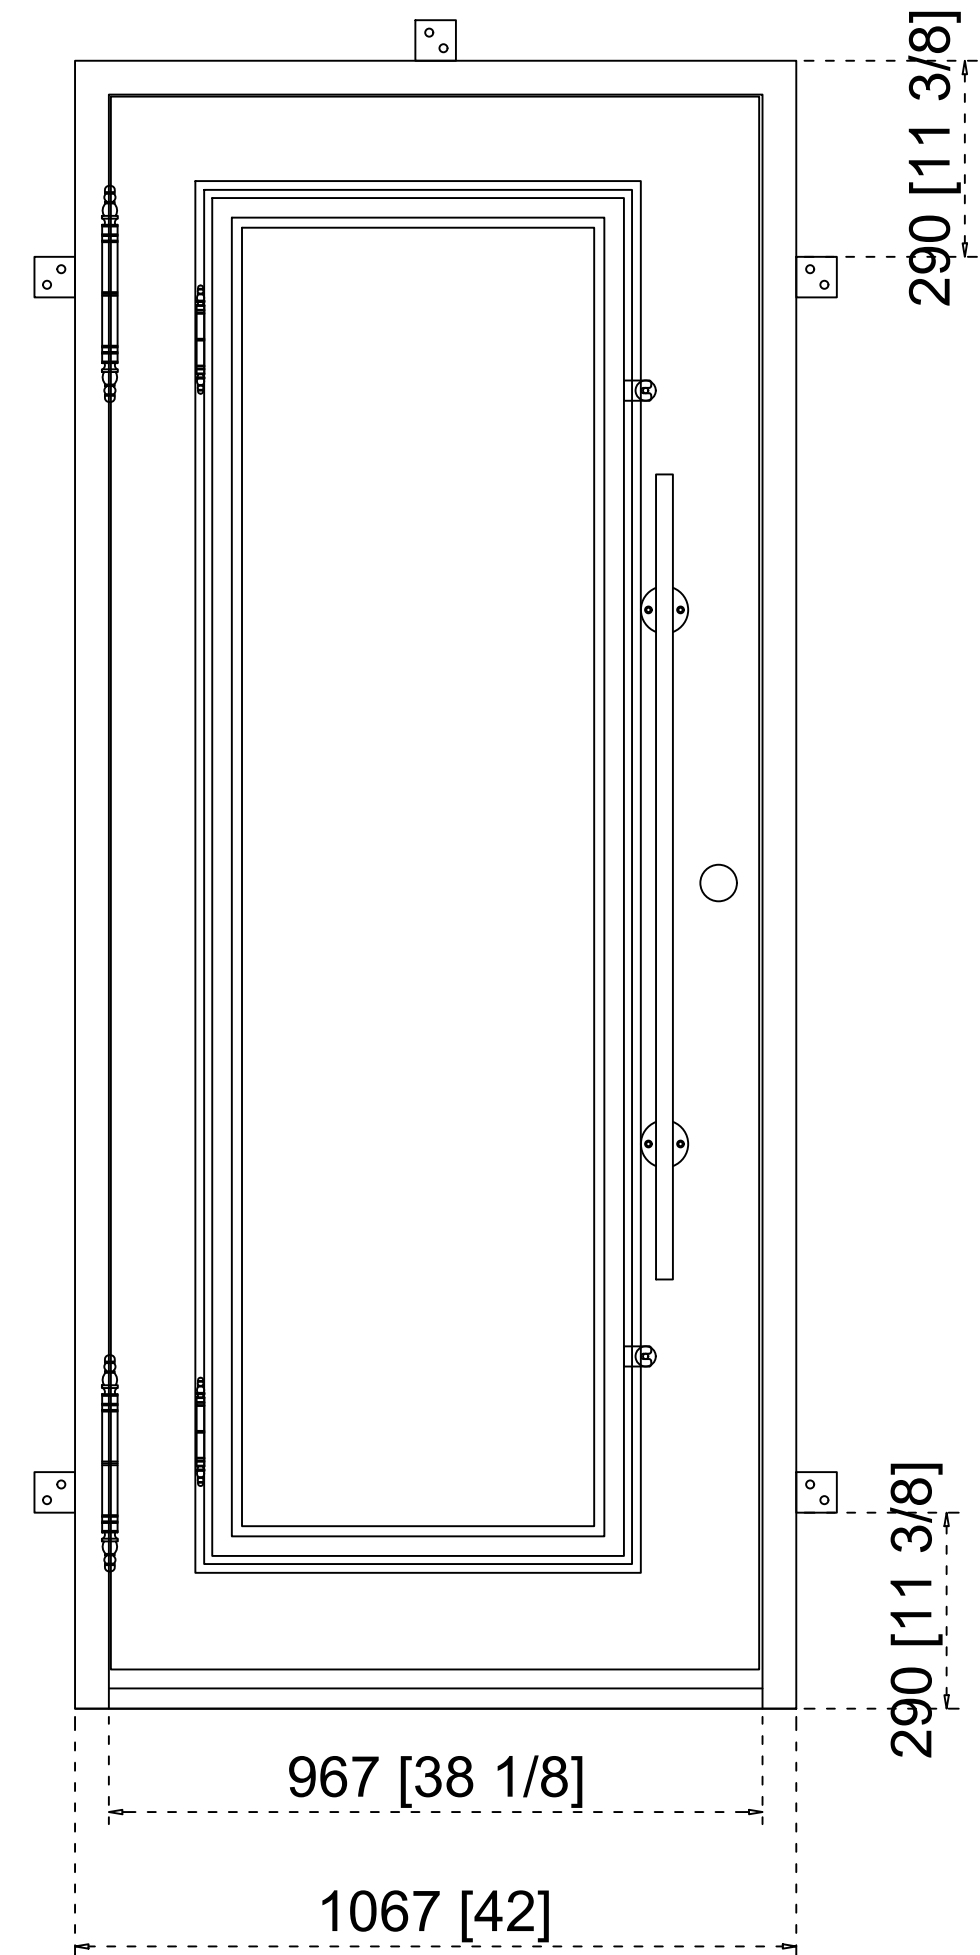

EXTERIOR VIEW

INCLUDED WITH EVERY DOOR

- DOOR & GLASS DECORATIVE HINGES
- ROLLER CATCHES & FLUSH BOLTS
- THRESHOLD & DEADBOLT
- HANDLES & MAGNETIC BUG SCREENS

NOTE: ROUGH OPENING WILL NEED TO BE 1" LARGER FOR WIDTH & HEIGHT