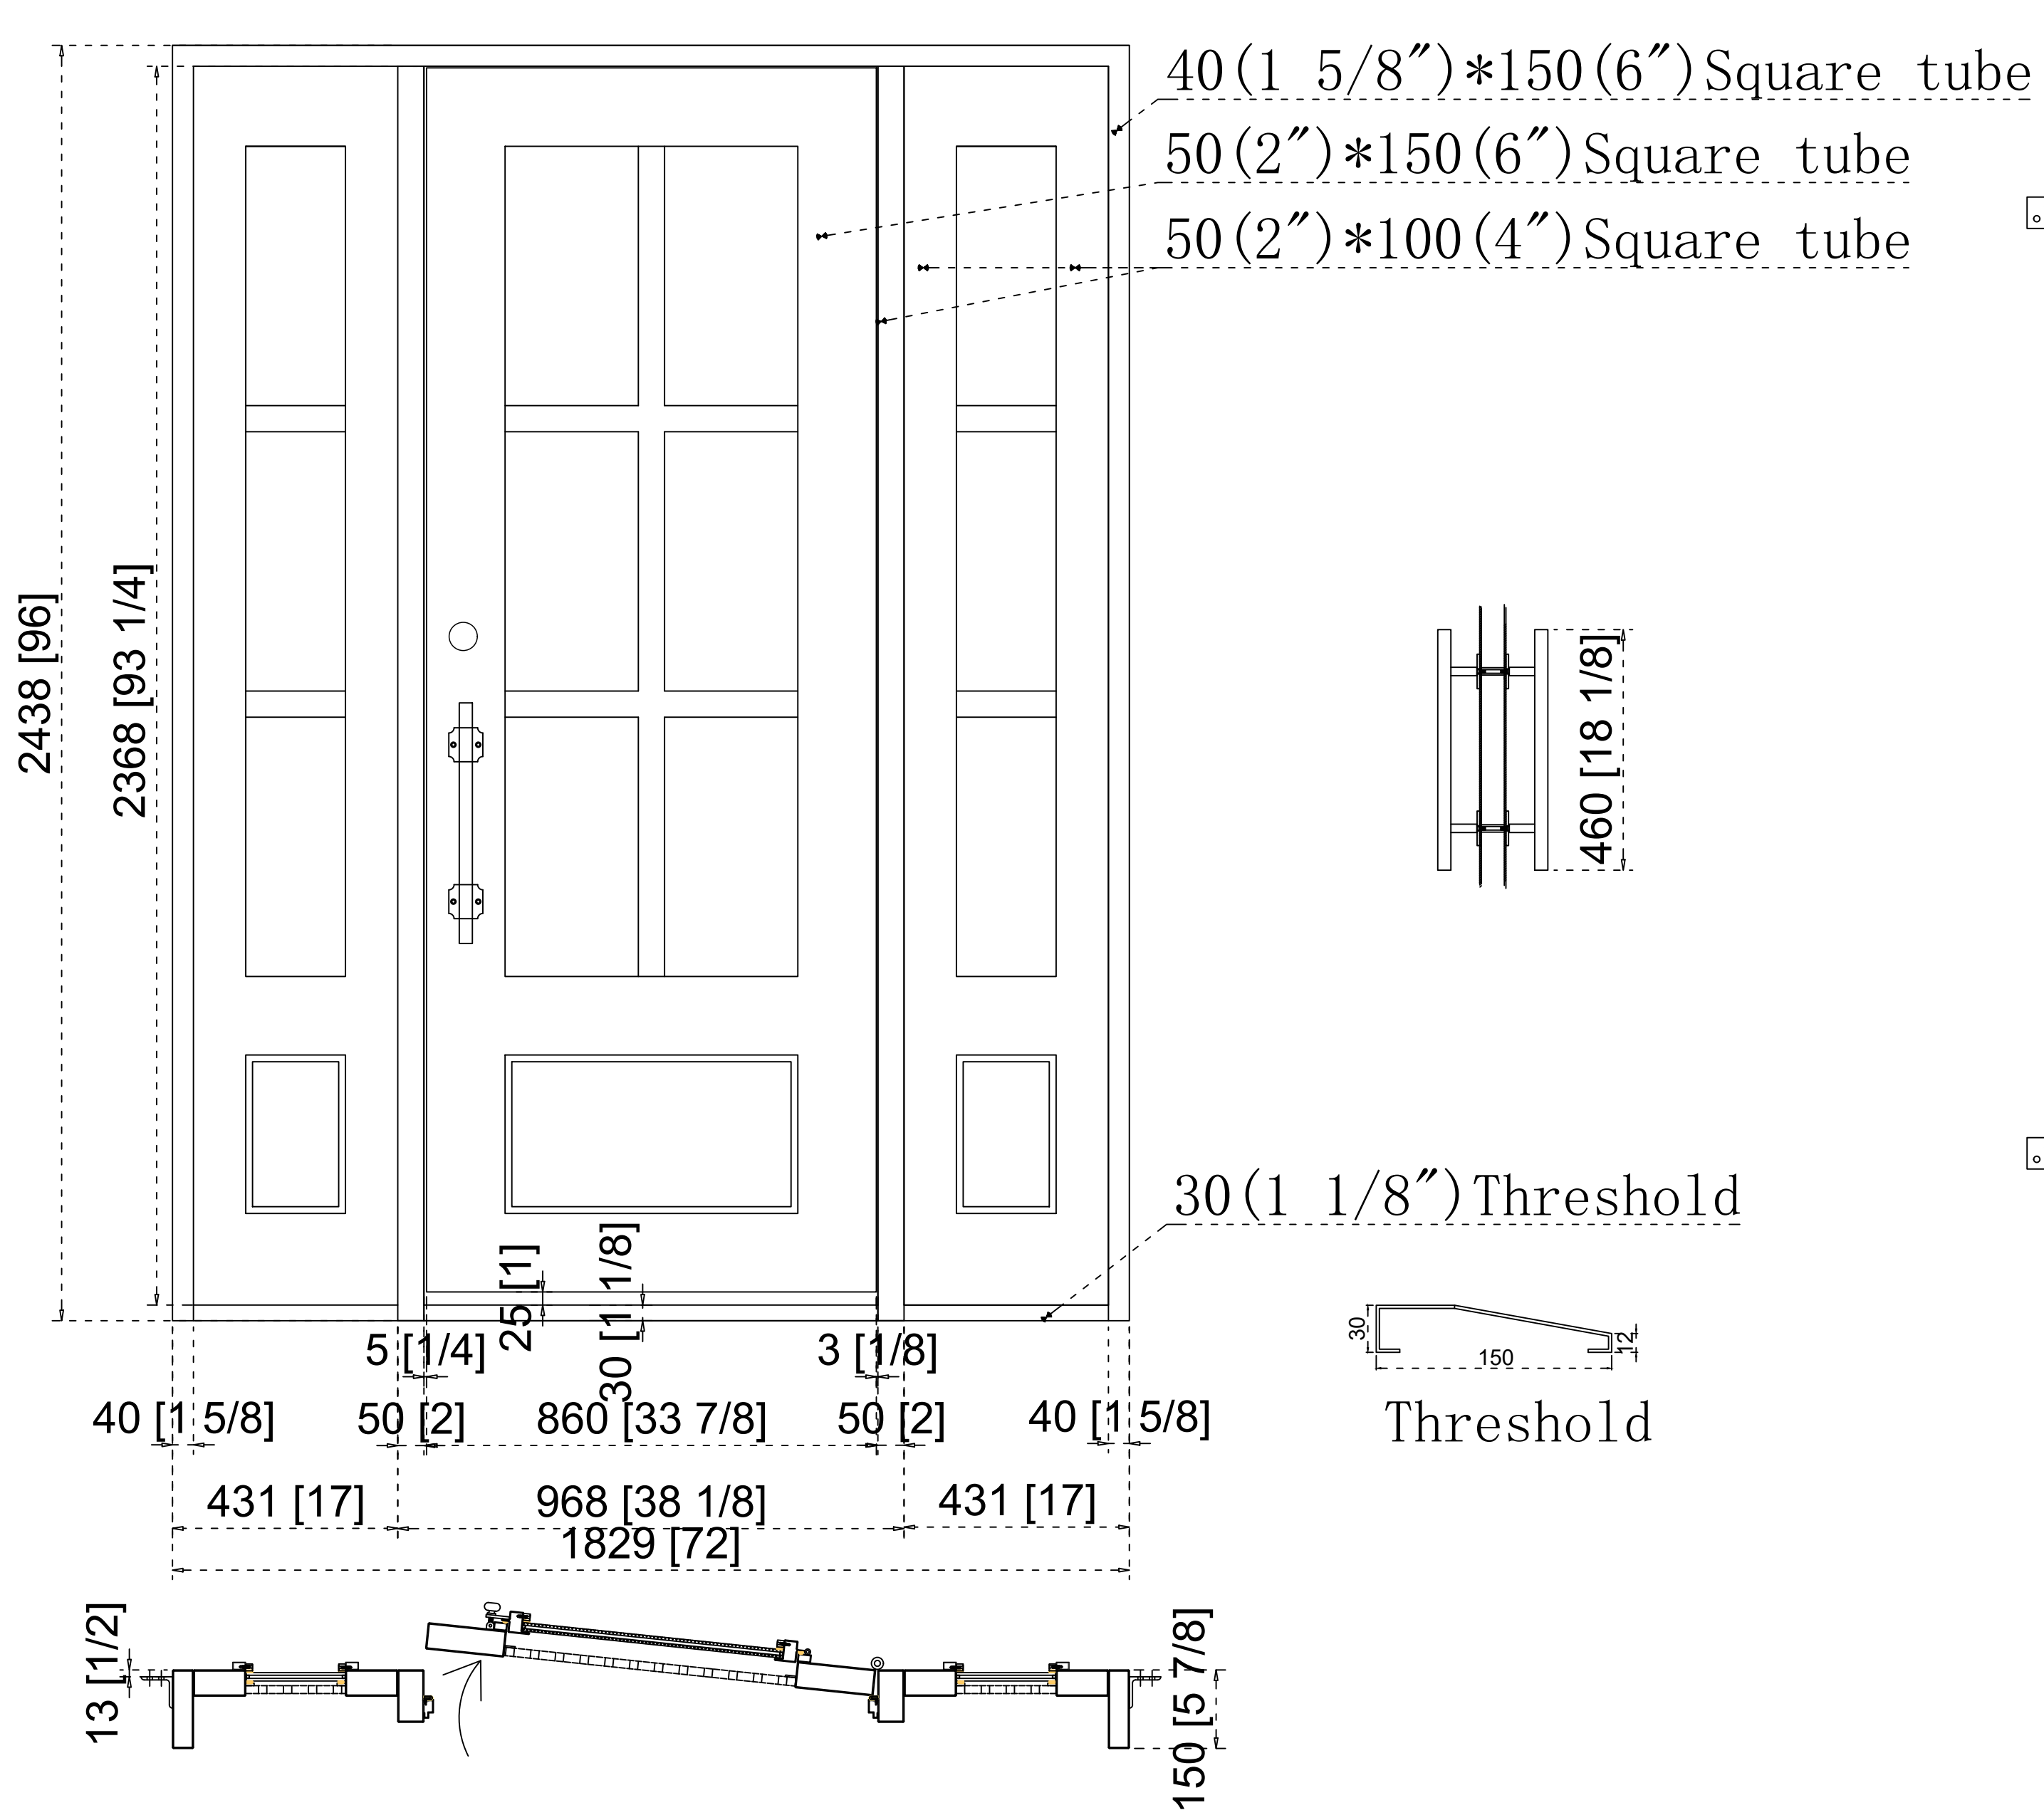

BRILON

IRON WORKS

Size: 72" x 96" Glass: Rain Color: Black Swing: In Swing Right

DESIGN 37
CAD

EXTERIOR VIEW

INCLUDED WITH EVERY DOOR

- DOOR & GLASS DECORATIVE HINGES
- ROLLER CATCHES & FLUSH BOLTS
- THRESHOLD & DEADBOLT
- HANDLES & MAGNETIC BUG SCREENS

NOTE: ROUGH OPENING WILL NEED TO BE 1" LARGER FOR WIDTH & HEIGHT