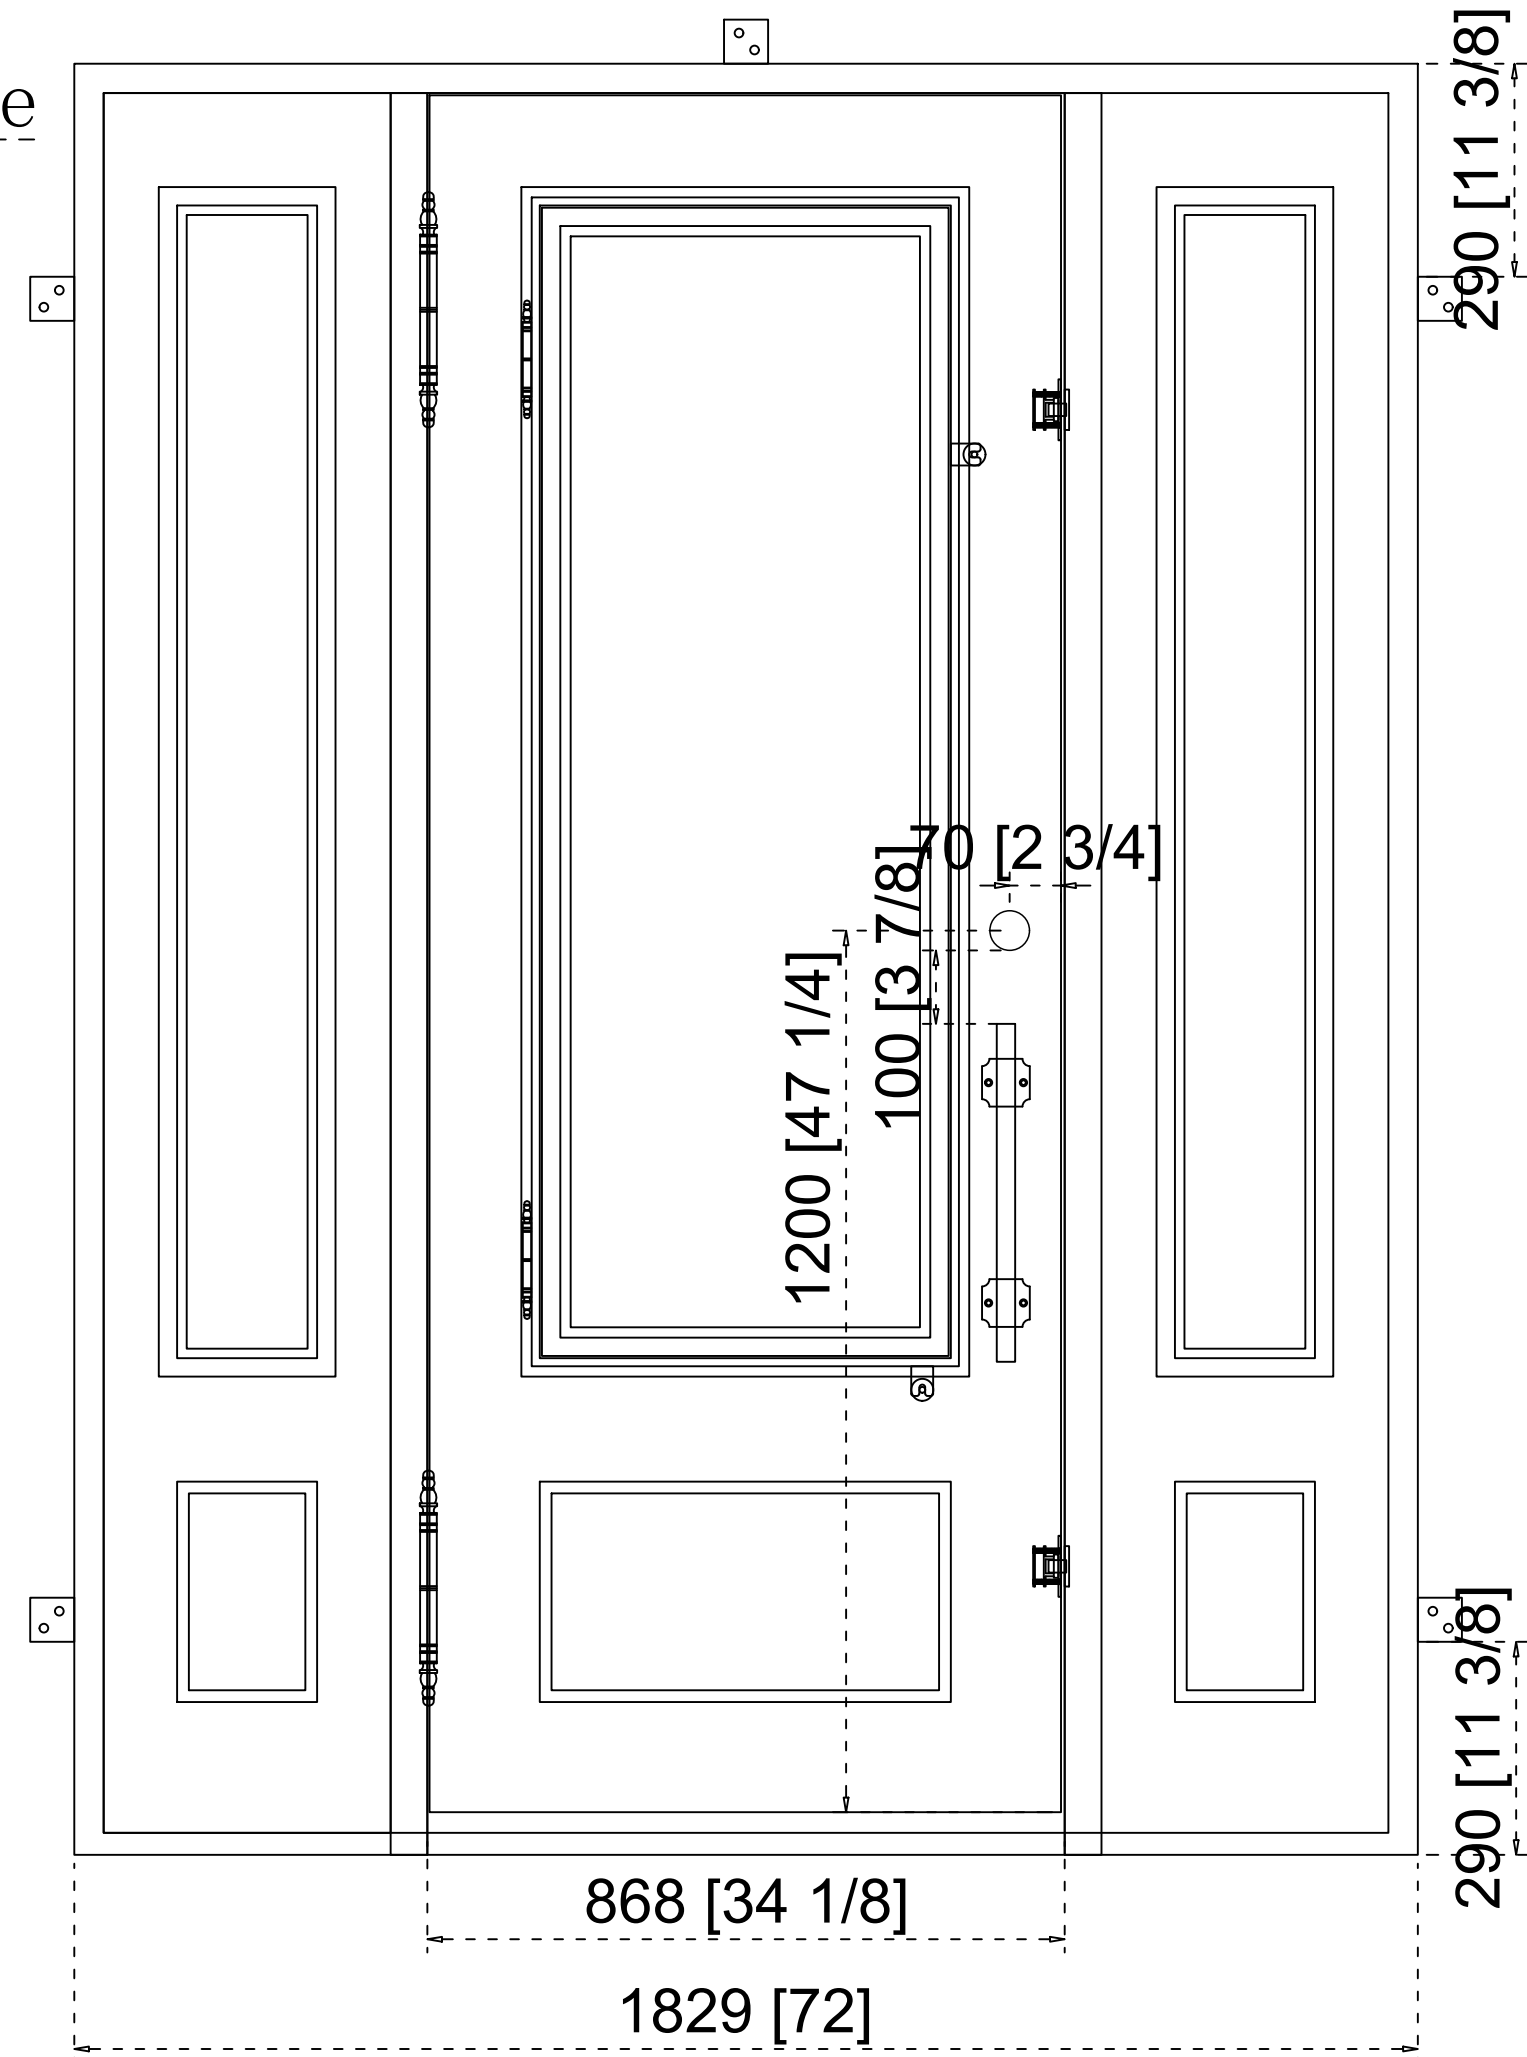

BRILON

IRON WORKS

Size: 72" x 96" Glass: Rain Color: Black Swing: In Swing Right

DESIGN 37
CAD

EXTERIOR VIEW

INCLUDED WITH EVERY DOOR

- DOOR & GLASS DECORATIVE HINGES
- ROLLER CATCHES & FLUSH BOLTS
- THRESHOLD & DEADBOLT
- HANDLES & MAGNETIC BUG SCREENS

NOTE: ROUGH OPENING WILL NEED TO BE 1" LARGER FOR WIDTH & HEIGHT