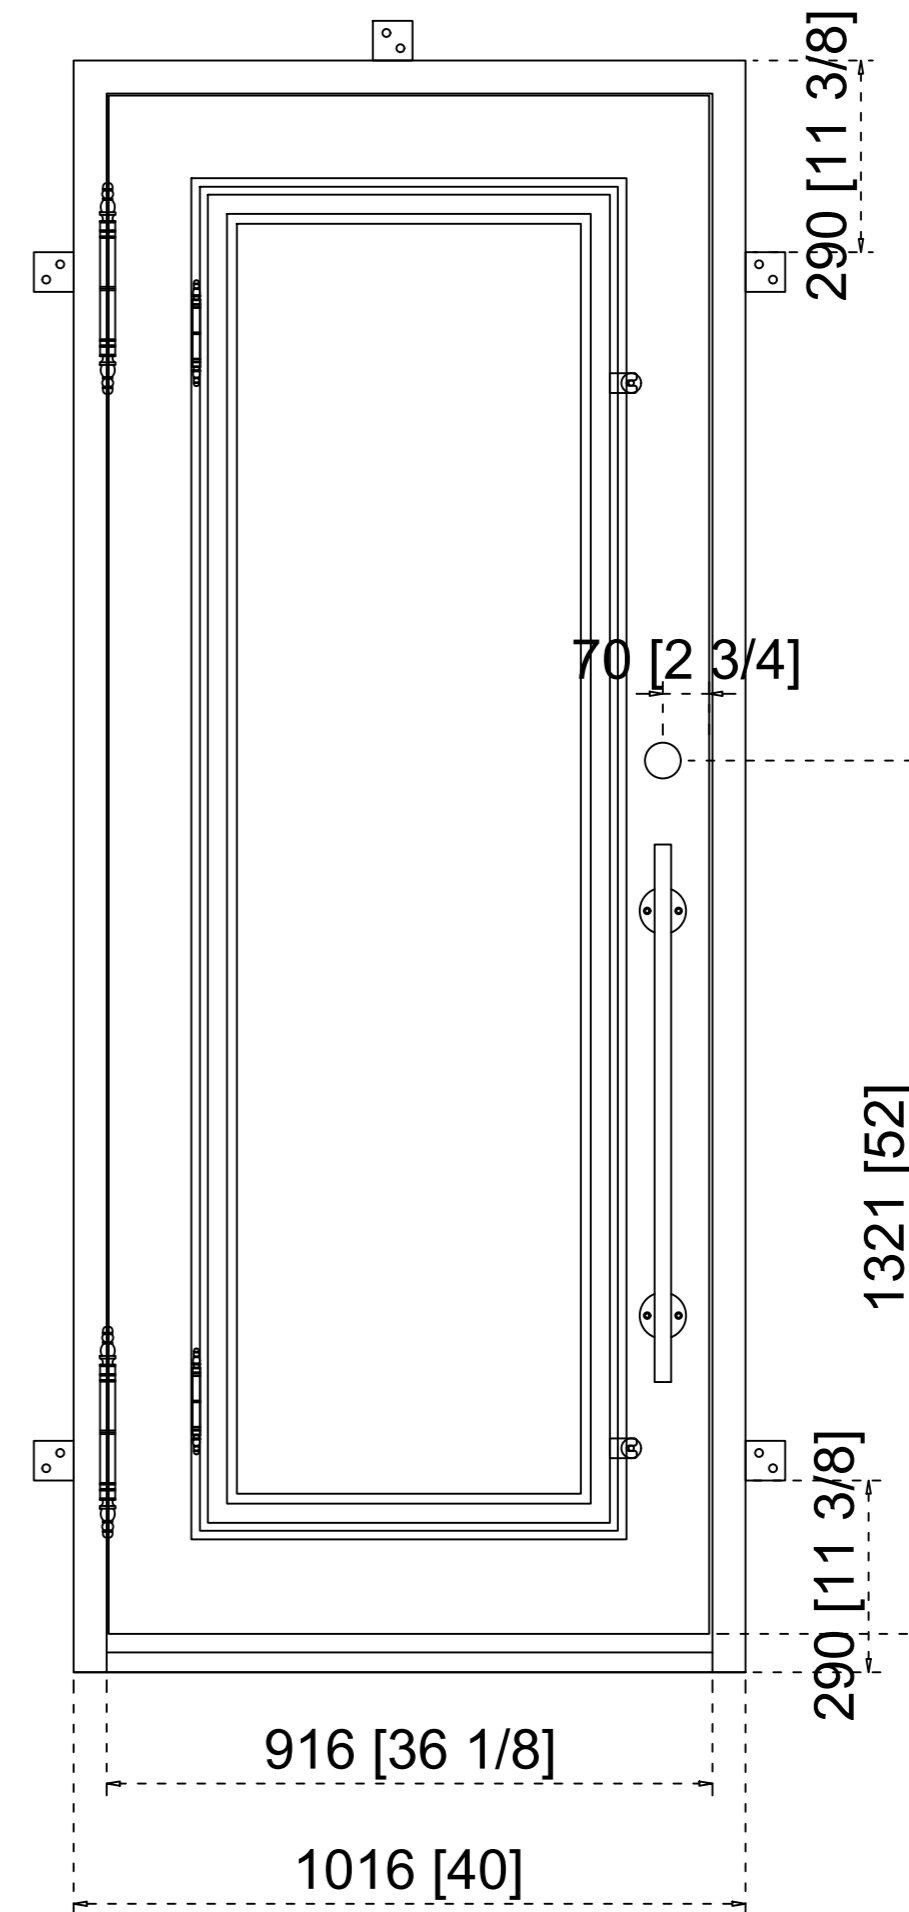

EXTERIOR VIEW

Threshold

INCLUDED WITH EVERY DOOR

- DOOR & GLASS DECORATIVE HINGES
- ROLLER CATCHES & FLUSH BOLTS
- THRESHOLD & DEADBOLT
- HANDLES & MAGNETIC BUG SCREENS

NOTE: ROUGH OPENING WILL NEED TO BE 1" LARGER FOR WIDTH & HEIGHT