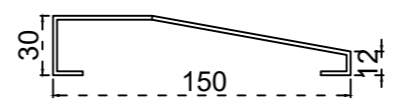

EXTERIOR VIEW

Threshold

INCLUDED WITH EVERY DOOR

- DOOR & GLASS DECORATIVE HINGES
- ROLLER CATCHES & FLUSH BOLTS
- THRESHOLD & DEADBOLT
- HANDLES & MAGNETIC BUG SCREENS

NOTE: ROUGH OPENING WILL NEED TO BE 1" LARGER FOR WIDTH & HEIGHT